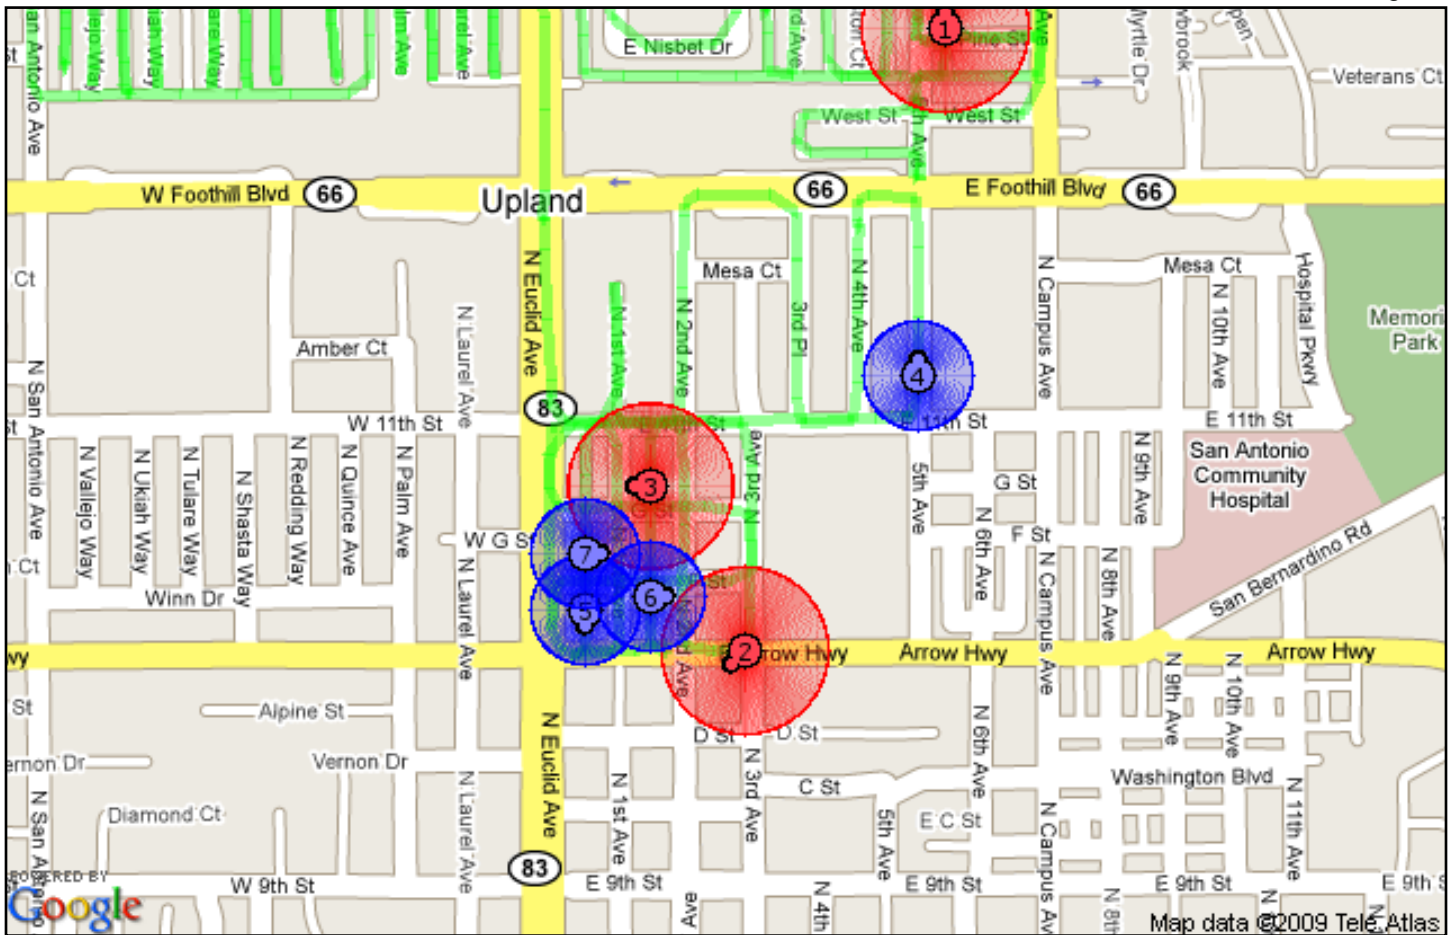

1	ID: 2722304	RF: 99.60 S	1113 Palm Ave	34.109039, -117.654404
Repaired:		Repair RF:	Repair Tech:	Repair Code:
Rgn: 003721 Ontario			Comment:	
2	ID: 2722312	RF: 38.70 NW	589 13th St	34.110638, -117.658470
Repaired:		Repair RF:	Repair Tech:	Repair Code:
Rgn: 003721 Ontario			Comment:	
3	ID: 2722318	RF: 30.00 NW	0 Alley	34.110180, -117.652061
Repaired:		Repair RF:	Repair Tech:	Repair Code:
Rgn: 003721 Ontario			Comment:	
4	ID: 2722320	RF: 28.30 S	366 13th St	34.110615, -117.655540
Repaired:		Repair RF:	Repair Tech:	Repair Code:
Rgn: 003721 Ontario			Comment:	
5	ID: 2722328	RF: 21.50 SW	0 Alley	34.109711, -117.656799
Repaired:		Repair RF:	Repair Tech:	Repair Code:
Rgn: 003721 Ontario			Comment:	
6	ID: 2722330	RF: 20.20 W	1108 Tulare Way	34.108780, -117.657394
Repaired:		Repair RF:	Repair Tech:	Repair Code:
Rgn: 003721 Ontario			Comment:	

1	ID: 2722306	RF: 79.20 S	0 Alley	34.113087, -117.652084
Repaired:		Repair RF:	Repair Tech:	Repair Code:
Rgn: 003721 Ontario			Comment:	
2	ID: 2722316	RF: 31.00 NW	287 Langston St	34.113438, -117.654739
Repaired:		Repair RF:	Repair Tech:	Repair Code:
Rgn: 003721 Ontario			Comment:	
3	ID: 2722319	RF: 28.80 S	1328 Laurel Ave	34.111317, -117.652580
Repaired:		Repair RF:	Repair Tech:	Repair Code:
Rgn: 003721 Ontario			Comment:	