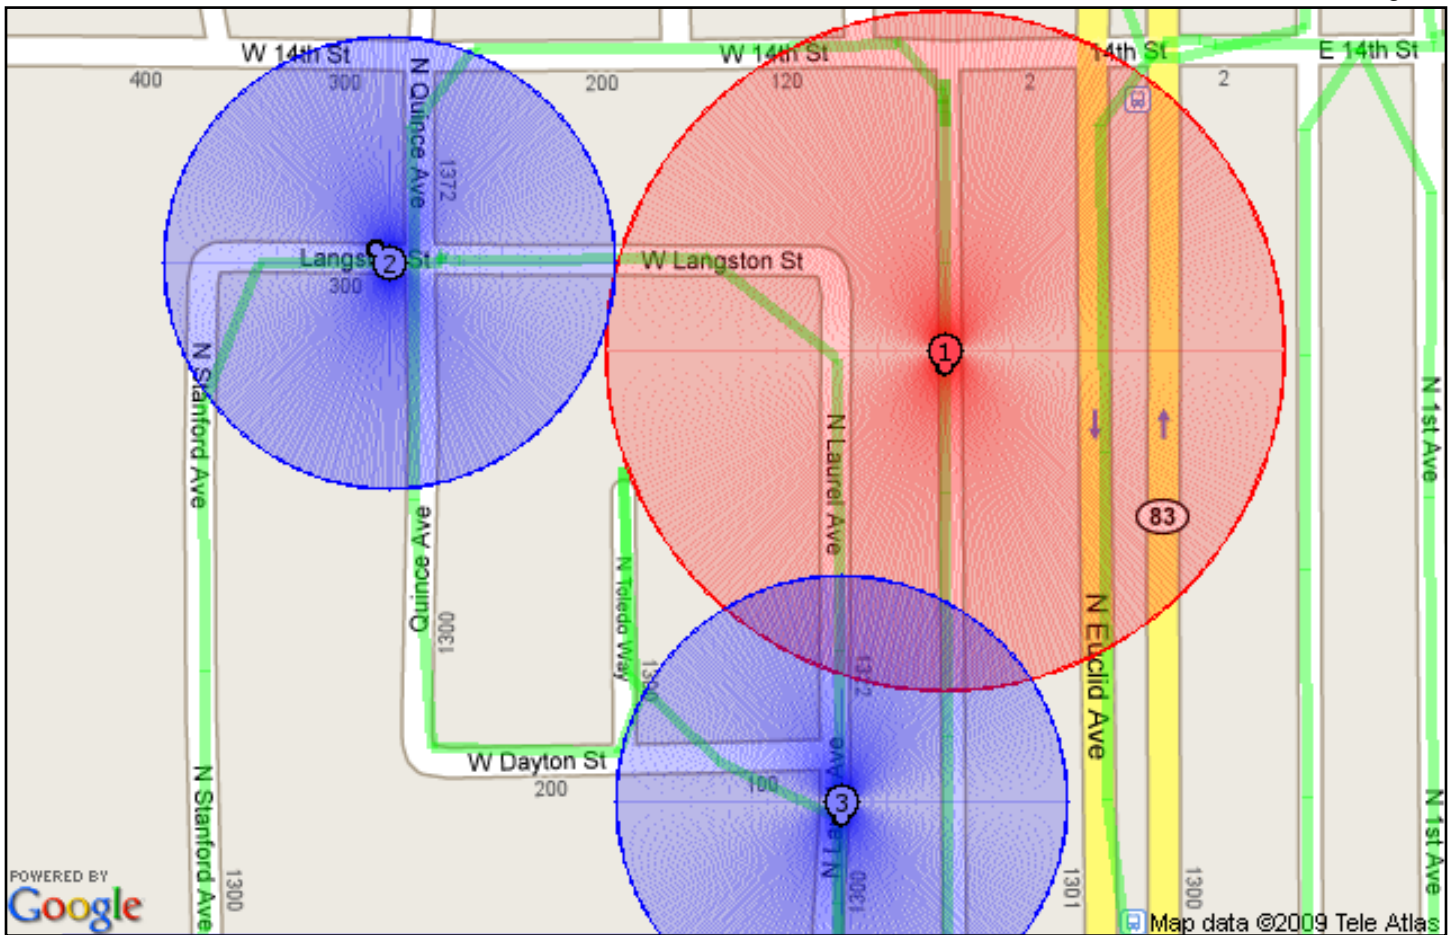

1	ID: 2722304	RF: 99.60 S	1113 Palm Ave	34.109039, -117.654404
Repaired:		Repair RF:	Repair Tech:	Repair Code:
Rgn: 003721 Ontario			Comment:	
2	ID: 2722312	RF: 38.70 NW	589 13th St	34.110638, -117.658470
Repaired:		Repair RF:	Repair Tech:	Repair Code:
Rgn: 003721 Ontario			Comment:	
3	ID: 2722318	RF: 30.00 NW	0 Alley	34.110180, -117.652061
Repaired:		Repair RF:	Repair Tech:	Repair Code:
Rgn: 003721 Ontario			Comment:	
4	ID: 2722320	RF: 28.30 S	366 13th St	34.110615, -117.655540
Repaired:		Repair RF:	Repair Tech:	Repair Code:
Rgn: 003721 Ontario			Comment:	
5	ID: 2722328	RF: 21.50 SW	0 Alley	34.109711, -117.656799
Repaired:		Repair RF:	Repair Tech:	Repair Code:
Rgn: 003721 Ontario			Comment:	
6	ID: 2722330	RF: 20.20 W	1108 Tulare Way	34.108780, -117.657394
Repaired:		Repair RF:	Repair Tech:	Repair Code:
Rgn: 003721 Ontario			Comment:	

1	ID: 2722306	RF: 79.20 S	0 Alley	34.113087, -117.652084
Repaired:		Repair RF:	Repair Tech:	Repair Code:
Rgn: 003721 Ontario			Comment:	
2	ID: 2722316	RF: 31.00 NW	287 Langston St	34.113438, -117.654739
Repaired:		Repair RF:	Repair Tech:	Repair Code:
Rgn: 003721 Ontario			Comment:	
3	ID: 2722319	RF: 28.80 S	1328 Laurel Ave	34.111317, -117.652580
Repaired:		Repair RF:	Repair Tech:	Repair Code:
Rgn: 003721 Ontario			Comment:	